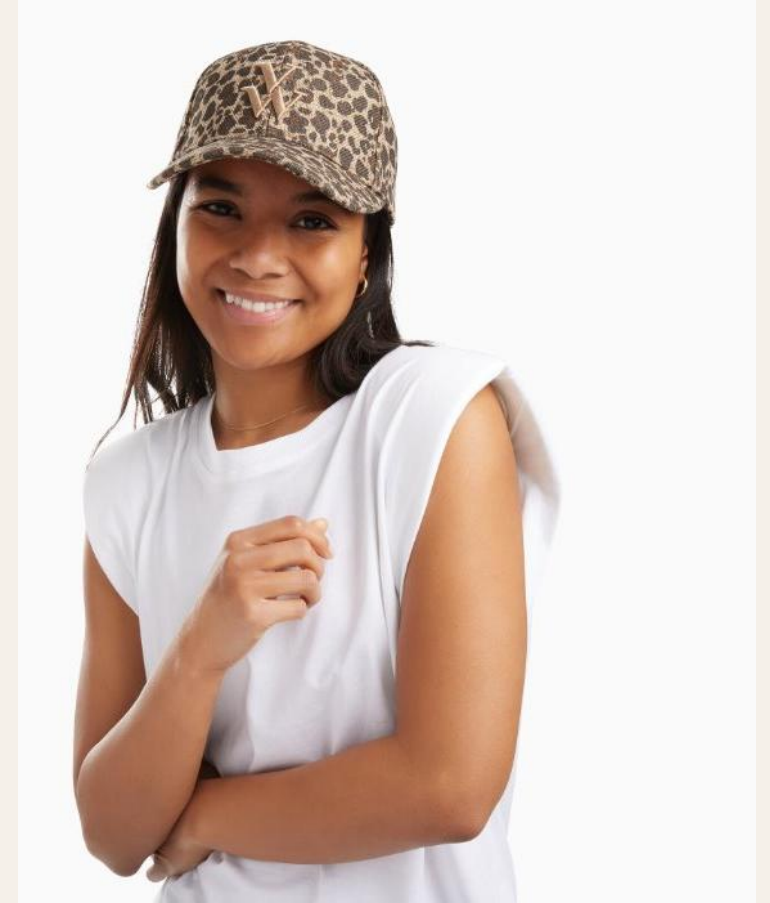

Pack of 2 pièces

ECRU - BLUE - BLACK - JEAN : Available from August 2025 (Subject to a 3-week delay)