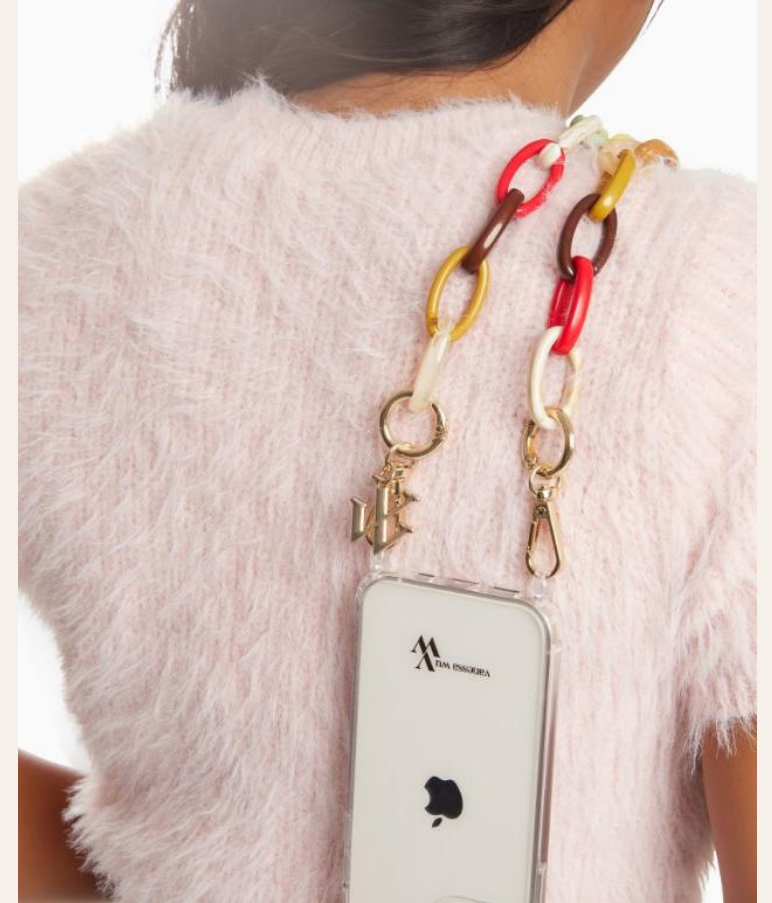

# MARTICA

Public price : 25€

---

AC2319TQ

- Jewelry link chain
- Composition: 100% acrylic

**SOLD BY 24pcs (12pcs/model)**

*\*All chains will have the VW metal logo*

**BEIGE - COFFEE : as long as stocks last**