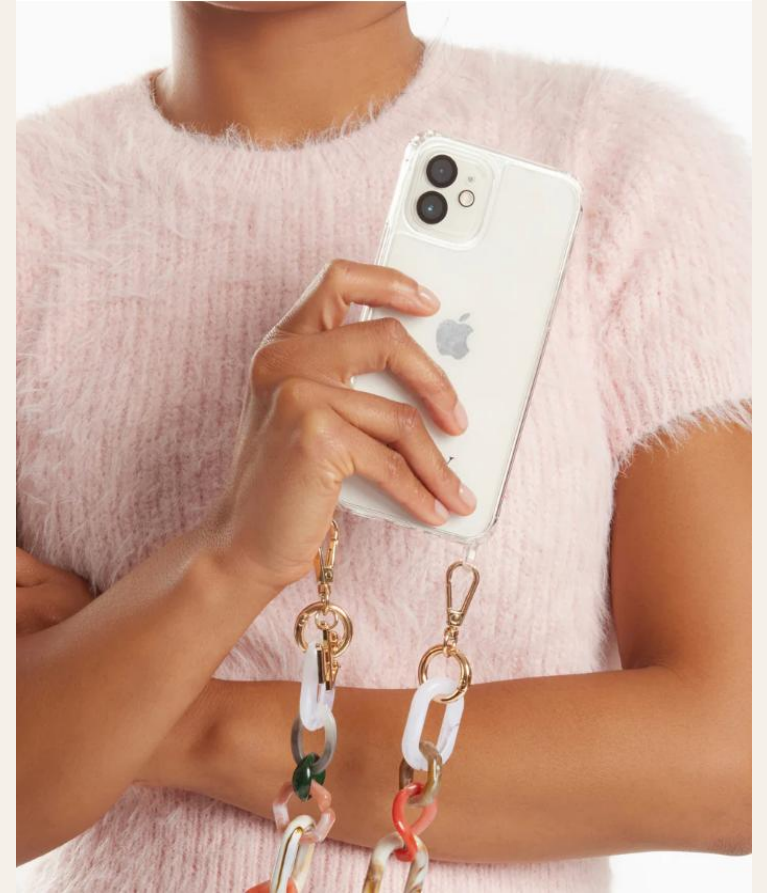

# SÉLENA

Public price : 10€

---

AC2306

- Shock and scratch-resistant
- Reinforced corners
- Rings for cord or chain attachment

**Sold by 48 pcs (4pcs / size)**

**12 iPhone sizes | TRANSPARENT**

**AH24 : 15 // 15 PRO // 15 PLUS // 15 PROMAX**