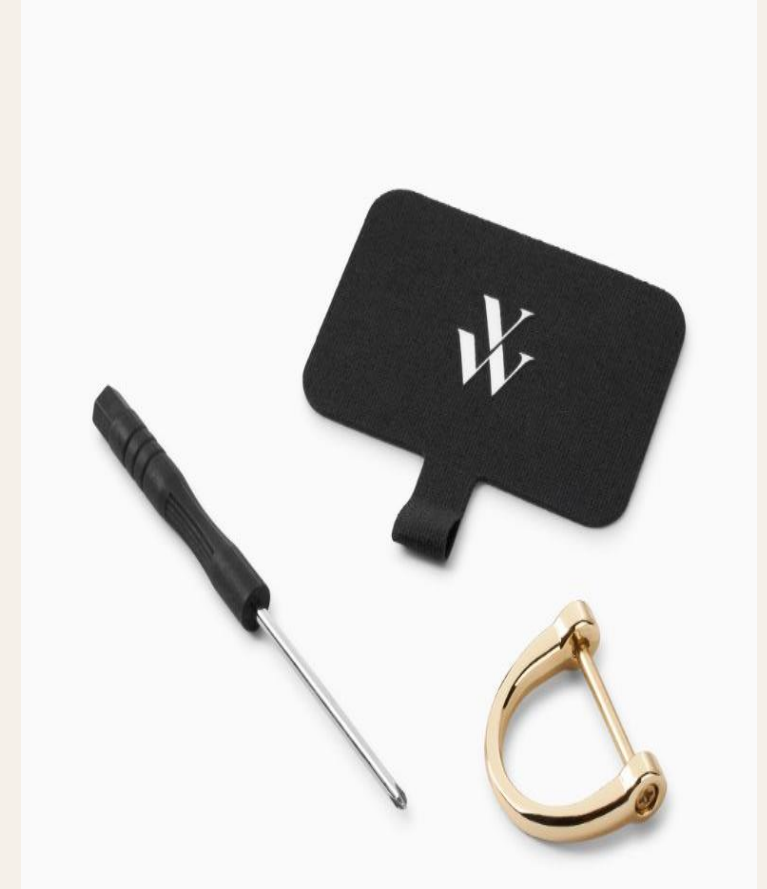

# ADAPTATEUR CHAINE

Public price : 8€

---

AC2323

- BLACK universal adapter
- Compatible with all Apple phone models
- Gold buckle

---

**Sold by 48 pcs (4pcs / size)**

**12 iPhone sizes | TRANSPARENT**